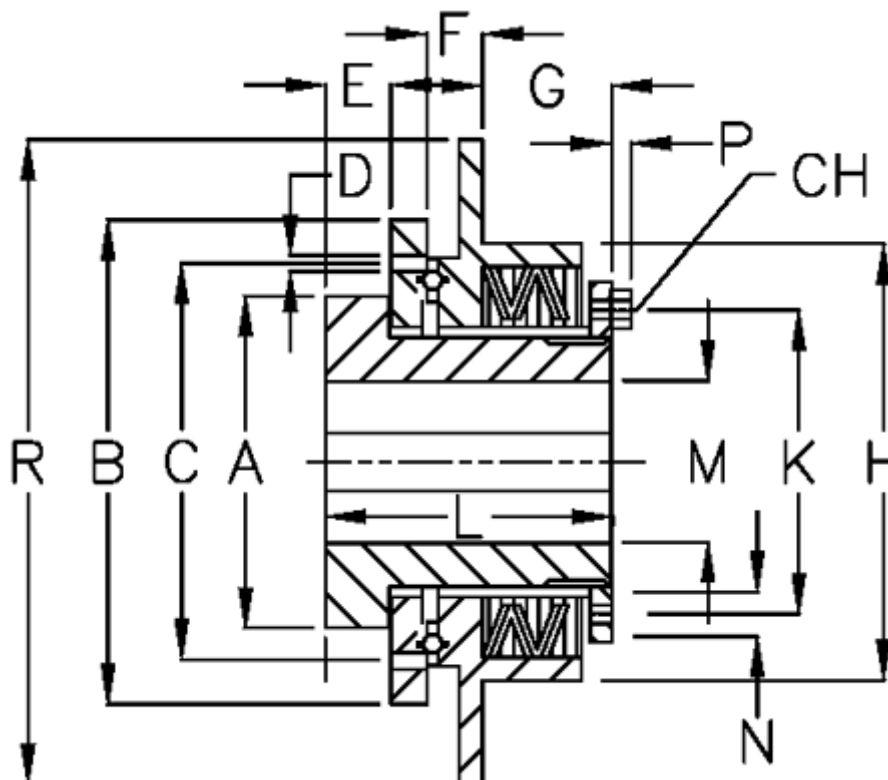

Data Sheet

Article number: 46963513

Description: Synchron mini E 35 L

Measures

| | | | | | |
|----------------------|-------------|-------|-------------------|---|-------|
| A | = 64 | F | = 7.0 | P | = 4.0 |
| B | = 90 | G | = 29.0 | R | = 120 |
| C | = 80 | H | = 88 | | |
| CH | = 10 | K | = 70 | | |
| D | = 6xM6 | L | = 65 | | |
| Disc spring mounting | = 3x1L | M max | = 35 | | |
| Disc spring version | = L - heavy | M min | = 14 | | |
| E | = 17.0 | N | = $\varnothing 4$ | | |